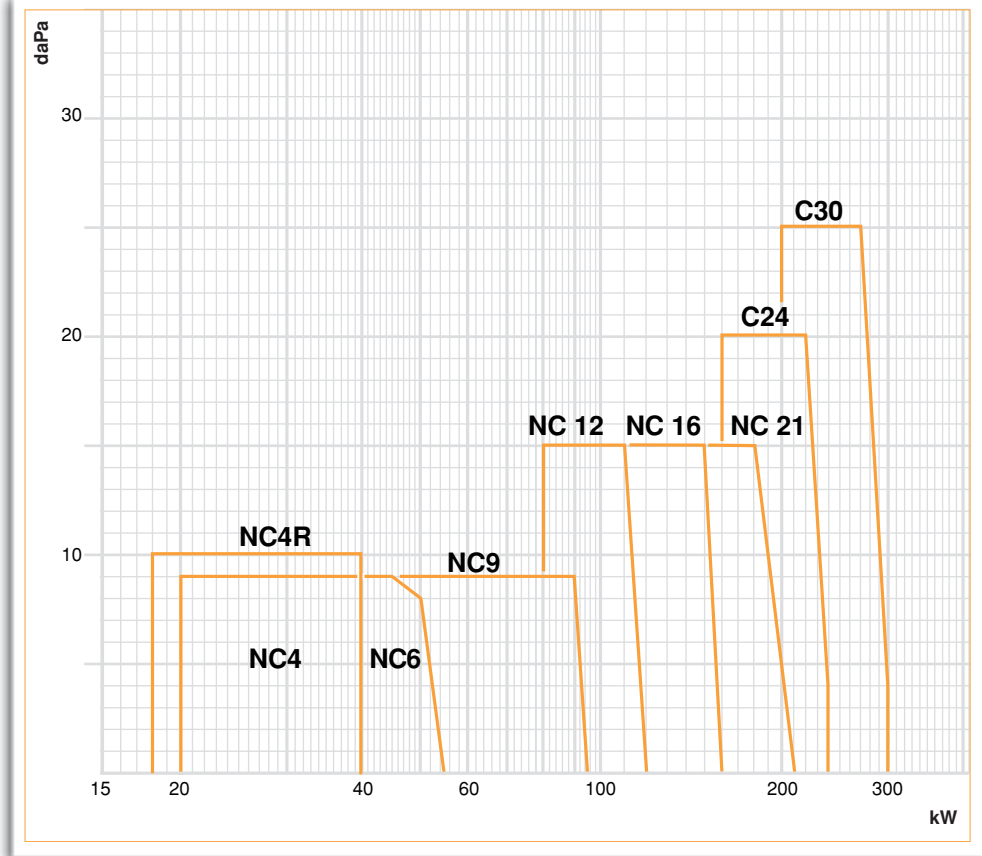

3 Stages and progressive

2000-9000 kW duoblock

The information indicated may vary if changes are required to upgrade our equipment.

18, rue des Buchillons - B.P. 264
F - 74106 ANNEMASSE CEDEX
Tél +33 (0)450 878 400
Fax +33 (0)450 878 466
www.cuenod.com

Oil burners
18 - 45000 kW

1 Stage

18-300 kW

2 Stages

80-2100 kW

Progressive with GEM® System-Low NOx

1315-11400 kW monoblock

Progressive

4100-16000 kW duoblock

Progressive

4150-45000 kW Process duoblock