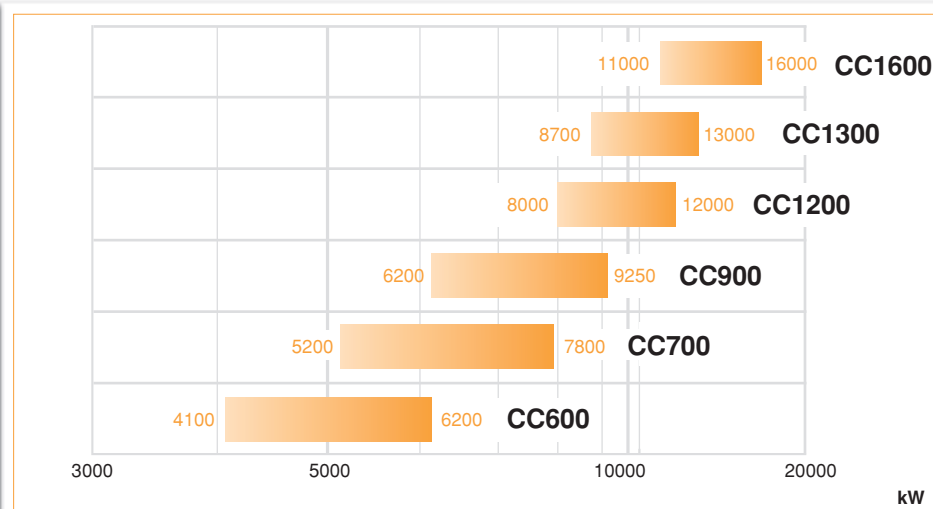

Oil burners
18 - 45000 kW

1 Stage

18-300 kW

2 Stages

80-2100 kW

Progressive with GEM® System-Low NOx

1315-11400 kW monoblock

Progressive

4100-16000 kW duoblock

Progressive

4150-45000 kW Process duoblock