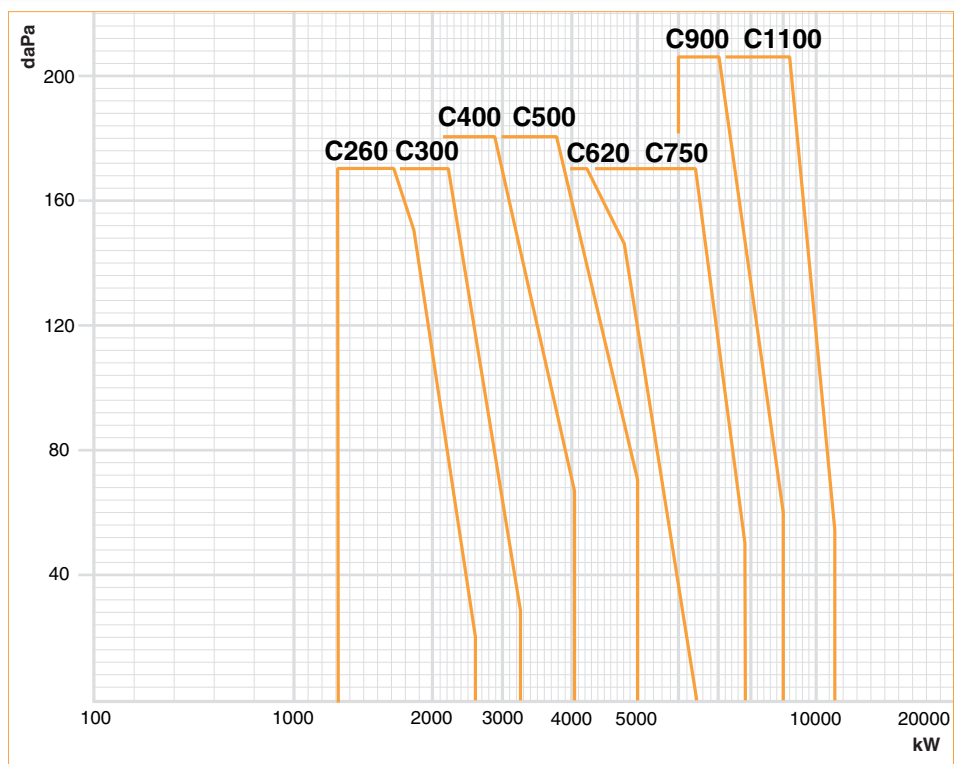

Oil burners
18 - 45000 kW

1 Stage

18-300 kW

2 Stages

80-2100 kW

Progressive with GEM® System-Low NOx

1315-11400 kW monoblock

Progressive

4100-16000 kW duoblock

Progressive

4150-45000 kW Process duoblock