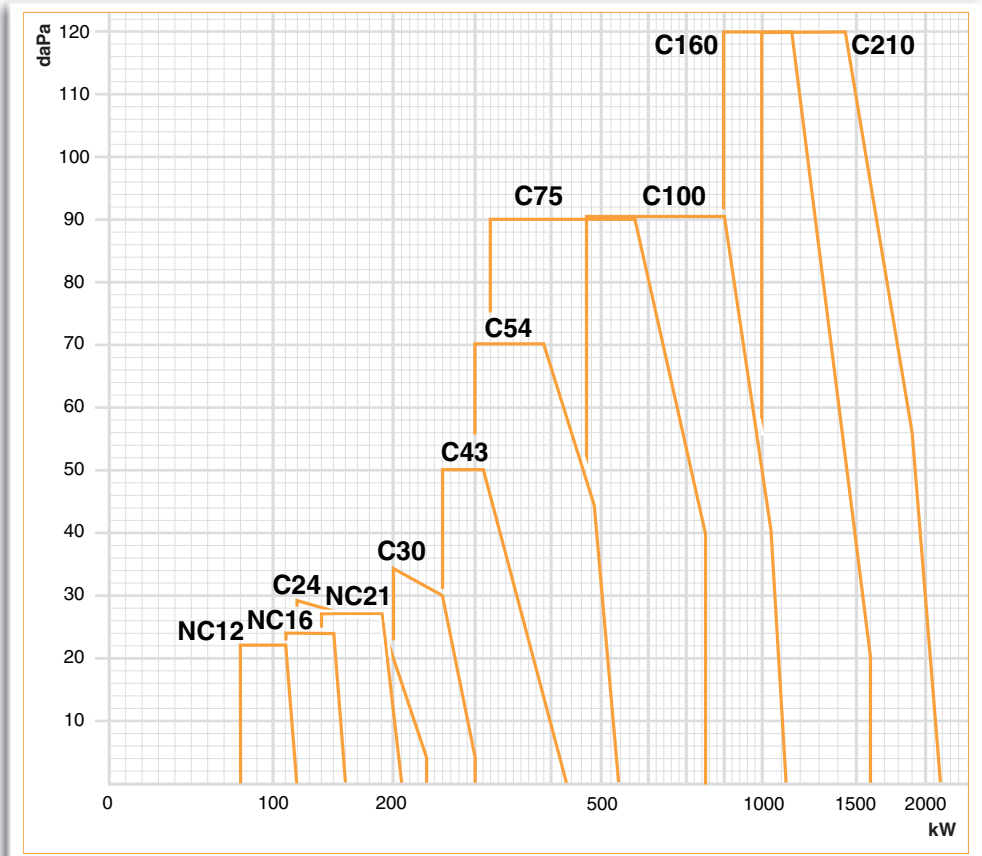

Oil burners
18 - 45000 kW

1 Stage

18-300 kW

2 Stages

80-2100 kW

Progressive with GEM® System-Low NOx

1315-11400 kW monoblock

Progressive

4100-16000 kW duoblock

Progressive

4150-45000 kW Process duoblock