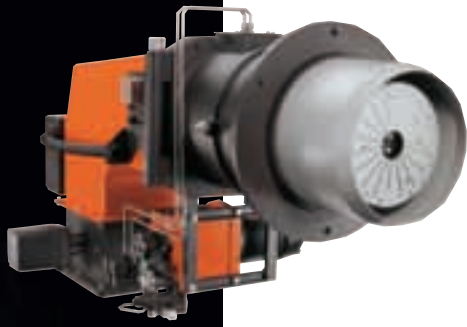

3 Stages and progressive

2000-9000 kW duoblock

The information indicated may vary if changes are required to upgrade our equipment.

18, rue des Buchillons - B.P. 264
F - 74106 ANNEMASSE CEDEX
Tél +33 (0)450 878 400
Fax +33 (0)450 878 466
www.cuenod.com

Oil burners
18 - 45000 kW

1 Stage

18-300 kW

2 Stages

80-2100 kW

Progressive with GEM® System-Low NOx

1315-11400 kW monoblock

Progressive

4100-16000 kW duoblock

Progressive

4150-45000 kW Process duoblock