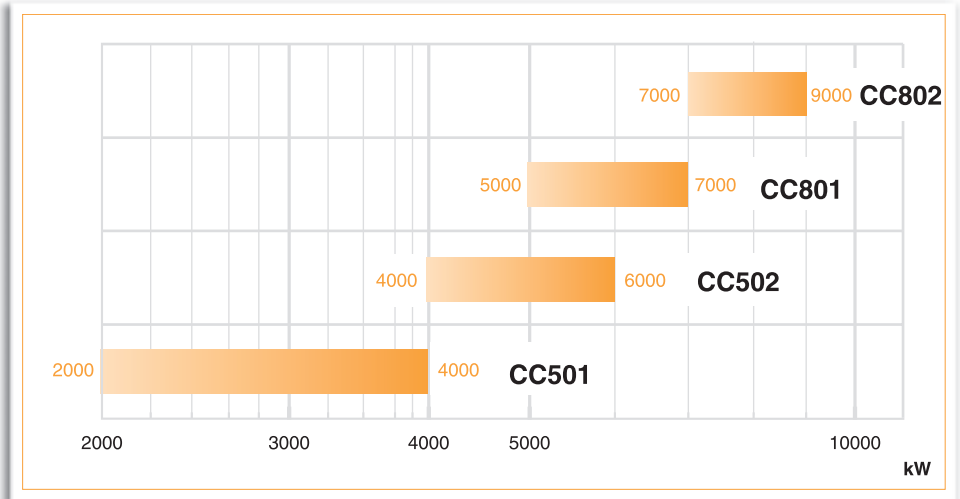

3 Stages and progressive

2000-9000 kW duoblock

The information indicated may vary if changes are required to upgrade our equipment.

18, rue des Buchillons - B.P. 264
F - 74106 ANNEMASSE CEDEX
Tél +33 (0)450 878 400
Fax +33 (0)450 878 466
www.cuenod.com

Oil burners
18 - 45000 kW

1 Stage

18-300 kW

2 Stages

80-2100 kW

Progressive with GEM® System-Low NOx

1315-11400 kW monoblock

Progressive

4100-16000 kW duoblock

Progressive

4150-45000 kW Process duoblock